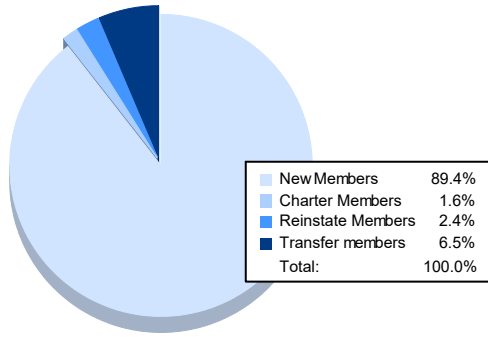

Year	New Clubs	Dropped Clubs	Gain/Loss Clubs	New Members	Charter Members	Reinstate Members	Transfer Members	Total Member Added	Total Members Dropped	Gain/Loss Members
2016-2017	0	0	0	152	4	10	8	174	199	-25
2017-2018	0	0	0	135	3	6	7	151	150	1
2018-2019	1	0	1	116	36	1	4	157	134	23
2019-2020	0	0	0	120	2	8	8	138	125	13
2020-2021	0	0	0	110	2	3	8	123	211	-88
<b>Average</b>	<b>0</b>	<b>0</b>	<b>0</b>	<b>127</b>	<b>9</b>	<b>6</b>	<b>7</b>	<b>149</b>	<b>164</b>	<b>-15</b>

### Membership Composition June 2021 Cumulative