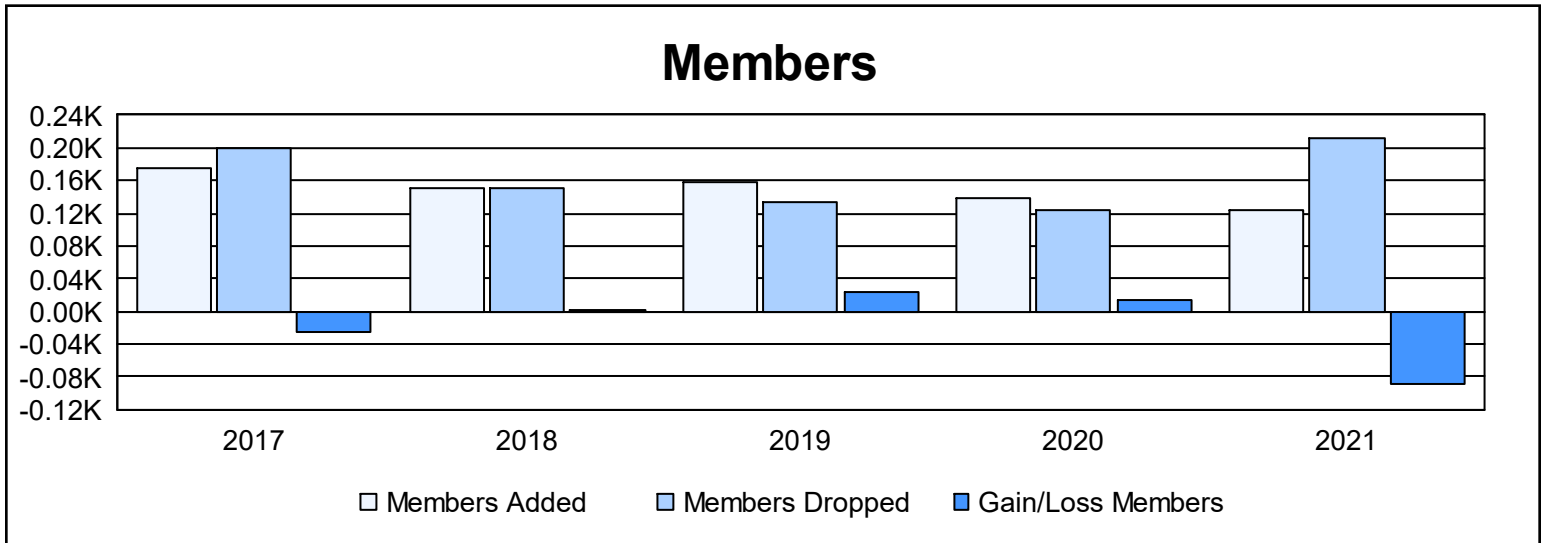

Year	New Clubs	Dropped Clubs	Gain/Loss Clubs	New Members	Charter Members	Reinstate Members	Transfer Members	Total Member Added	Total Members Dropped	Gain/Loss Members
2016-2017	0	0	0	152	4	10	8	174	199	-25
2017-2018	0	0	0	135	3	6	7	151	150	1
2018-2019	1	0	1	116	36	1	4	157	134	23
2019-2020	0	0	0	120	2	8	8	138	125	13
2020-2021	0	0	0	110	2	3	8	123	211	-88
<b>Average</b>	<b>0</b>	<b>0</b>	<b>0</b>	<b>127</b>	<b>9</b>	<b>6</b>	<b>7</b>	<b>149</b>	<b>164</b>	<b>-15</b>

### Membership Composition June 2021 Cumulative